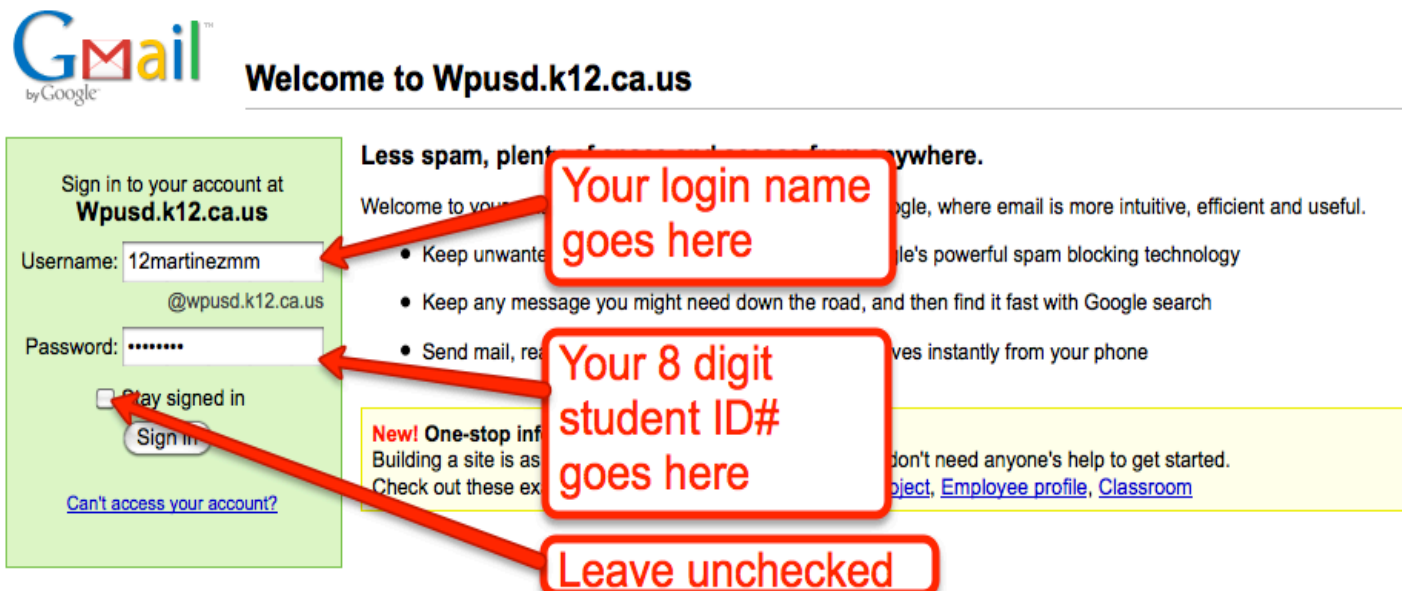

WPUSD Student Google Account Login

Your new Google accounts allows one gigabyte (GB) of storage in multiple file formats. To login in to your account, enter <https://docs.google.com/a/wpusd.k12.ca.us/> in your web browser.

Your Google login name is the last two digits of your graduation year followed by your last name followed by your first and middle initial. Your login is not case sensitive.

For example, Marco M. Martinez, a senior, will have the login name: 12martinezmm

Your password is your permanent ID number. If your ID number is less than eight digits, add zeroes at the end of the number until your total ID number is **exactly** eight digits. Google docs are available at school or at home.

See example below: